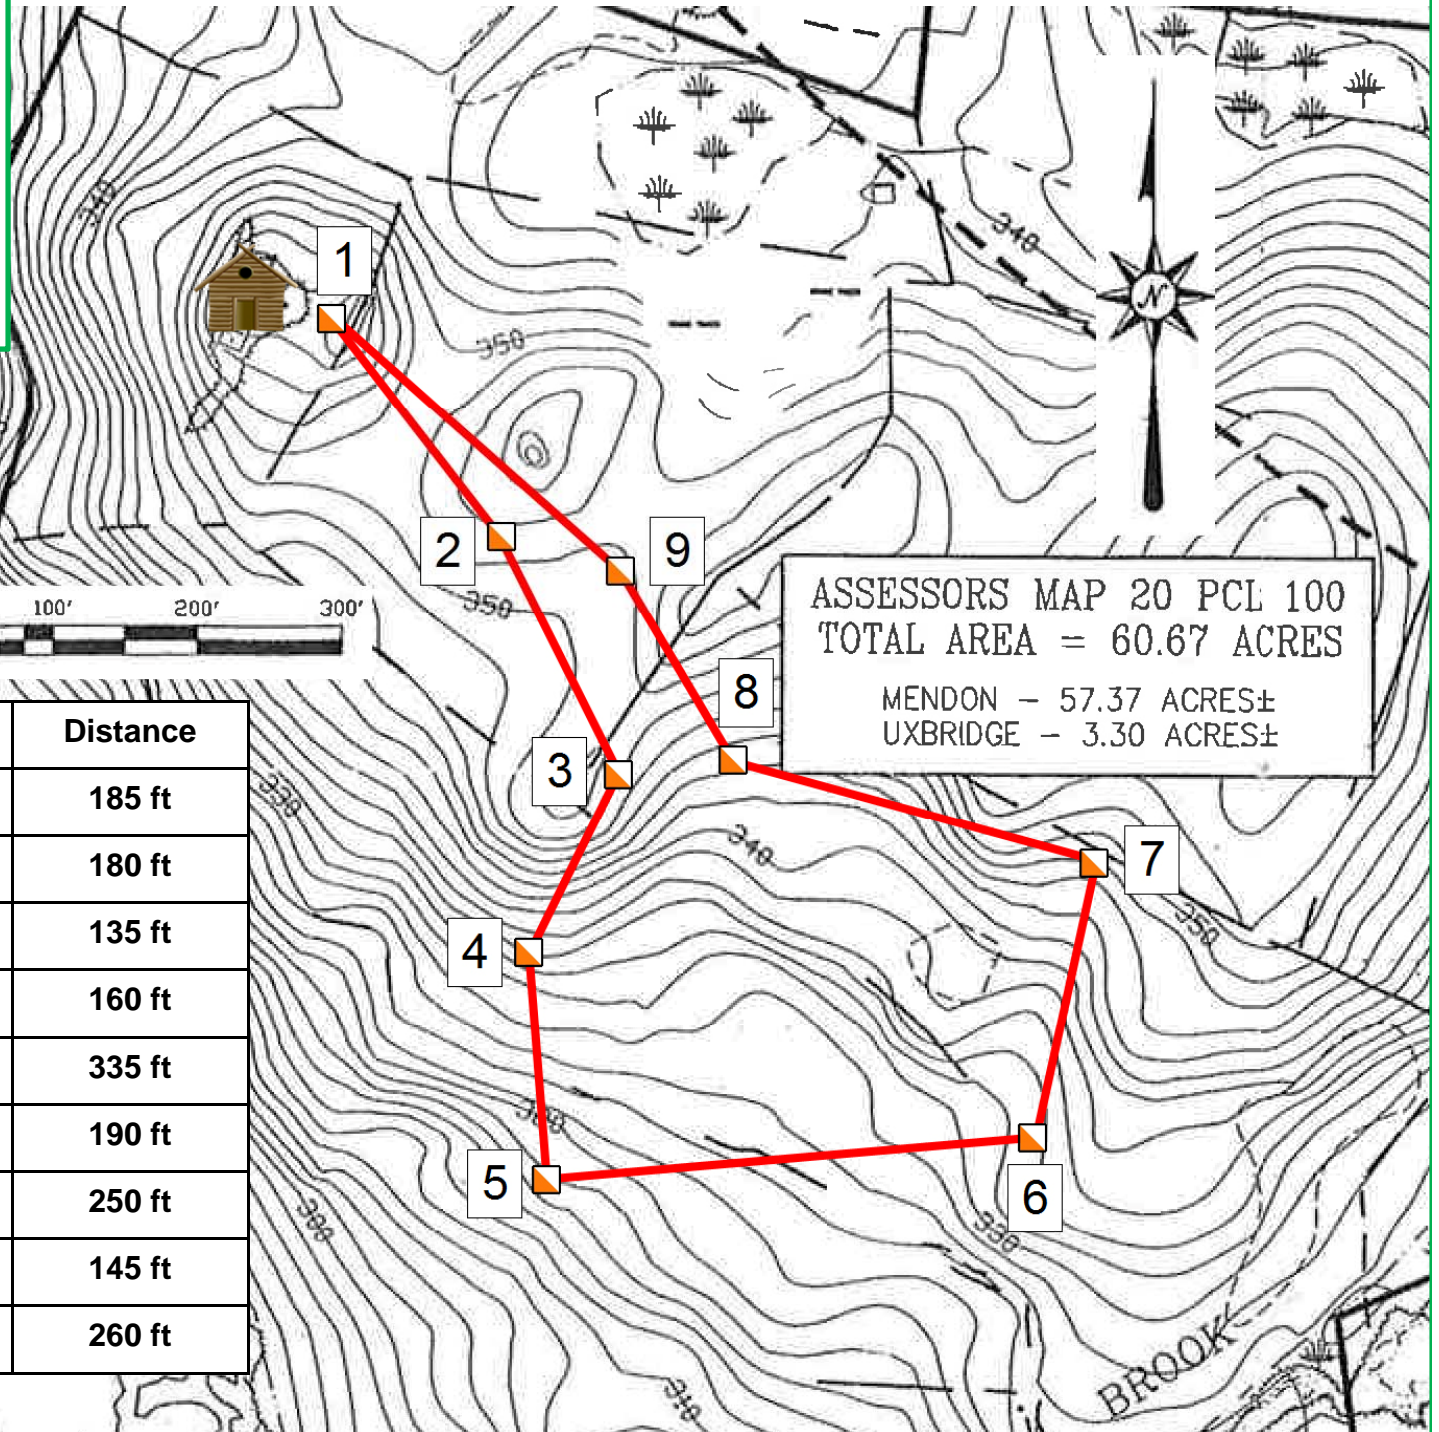

Beginner Loop

Meadow Brook Woods Orienteering Course

Park Street, Mendon,

Follow path from Park Street
entrance up to cabin.

	Distance
1	185 ft
2	180 ft
3	135 ft
4	160 ft
5	335 ft
6	190 ft
7	250 ft
8	145 ft
9	260 ft

EXISTING
6⁹⁰ FT.
ACRES

Troop 44 Mendon